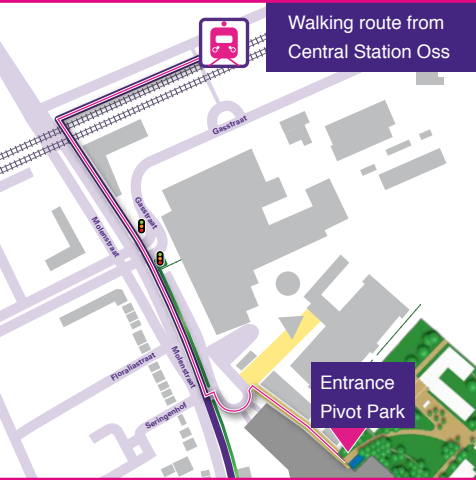

Directions Pivot Park

Kloosterstraat 9, 5349 AB Oss

Visitors' entrance

Kloosterstraat 9

Parking

Kloosterstraat 9

Public transport

Central Station Oss

TIP:

Many navigation systems have trouble with the guidance to the entrance at Kloosterstraat in Oss. Therefore, please also take this plan for the last part of the route.

Directions Pivot Park

Kloosterstraat 9, 5349 AB Oss

From Utrecht/'s-Hertogenbosch

- Drive along the A2 (E25) towards 's-Hertogenbosch until junction Hintham.
- Take the exit A59 - Oss/Nijmegen.
- Follow the A59 until exit 52 - Oss/Heesch.
- At the end of the exit turn right at the traffic lights (onto Cereslaan).
- Turn right at the second traffic lights (onto Ruwaardsingel).
- Take the second exit at the roundabout (straight on, onto Julianasingel).
- Take the second exit at the second roundabout (onto Kantsingel).
- Turn left onto Kloosterstraat and after 400 m cross the Industrielaan to follow Kloosterstraat.

- On your left is parking P1. The gate will open automatically.
- After parking, follow the signs 'Pivot Park' and report at the building in which you have an appointment.